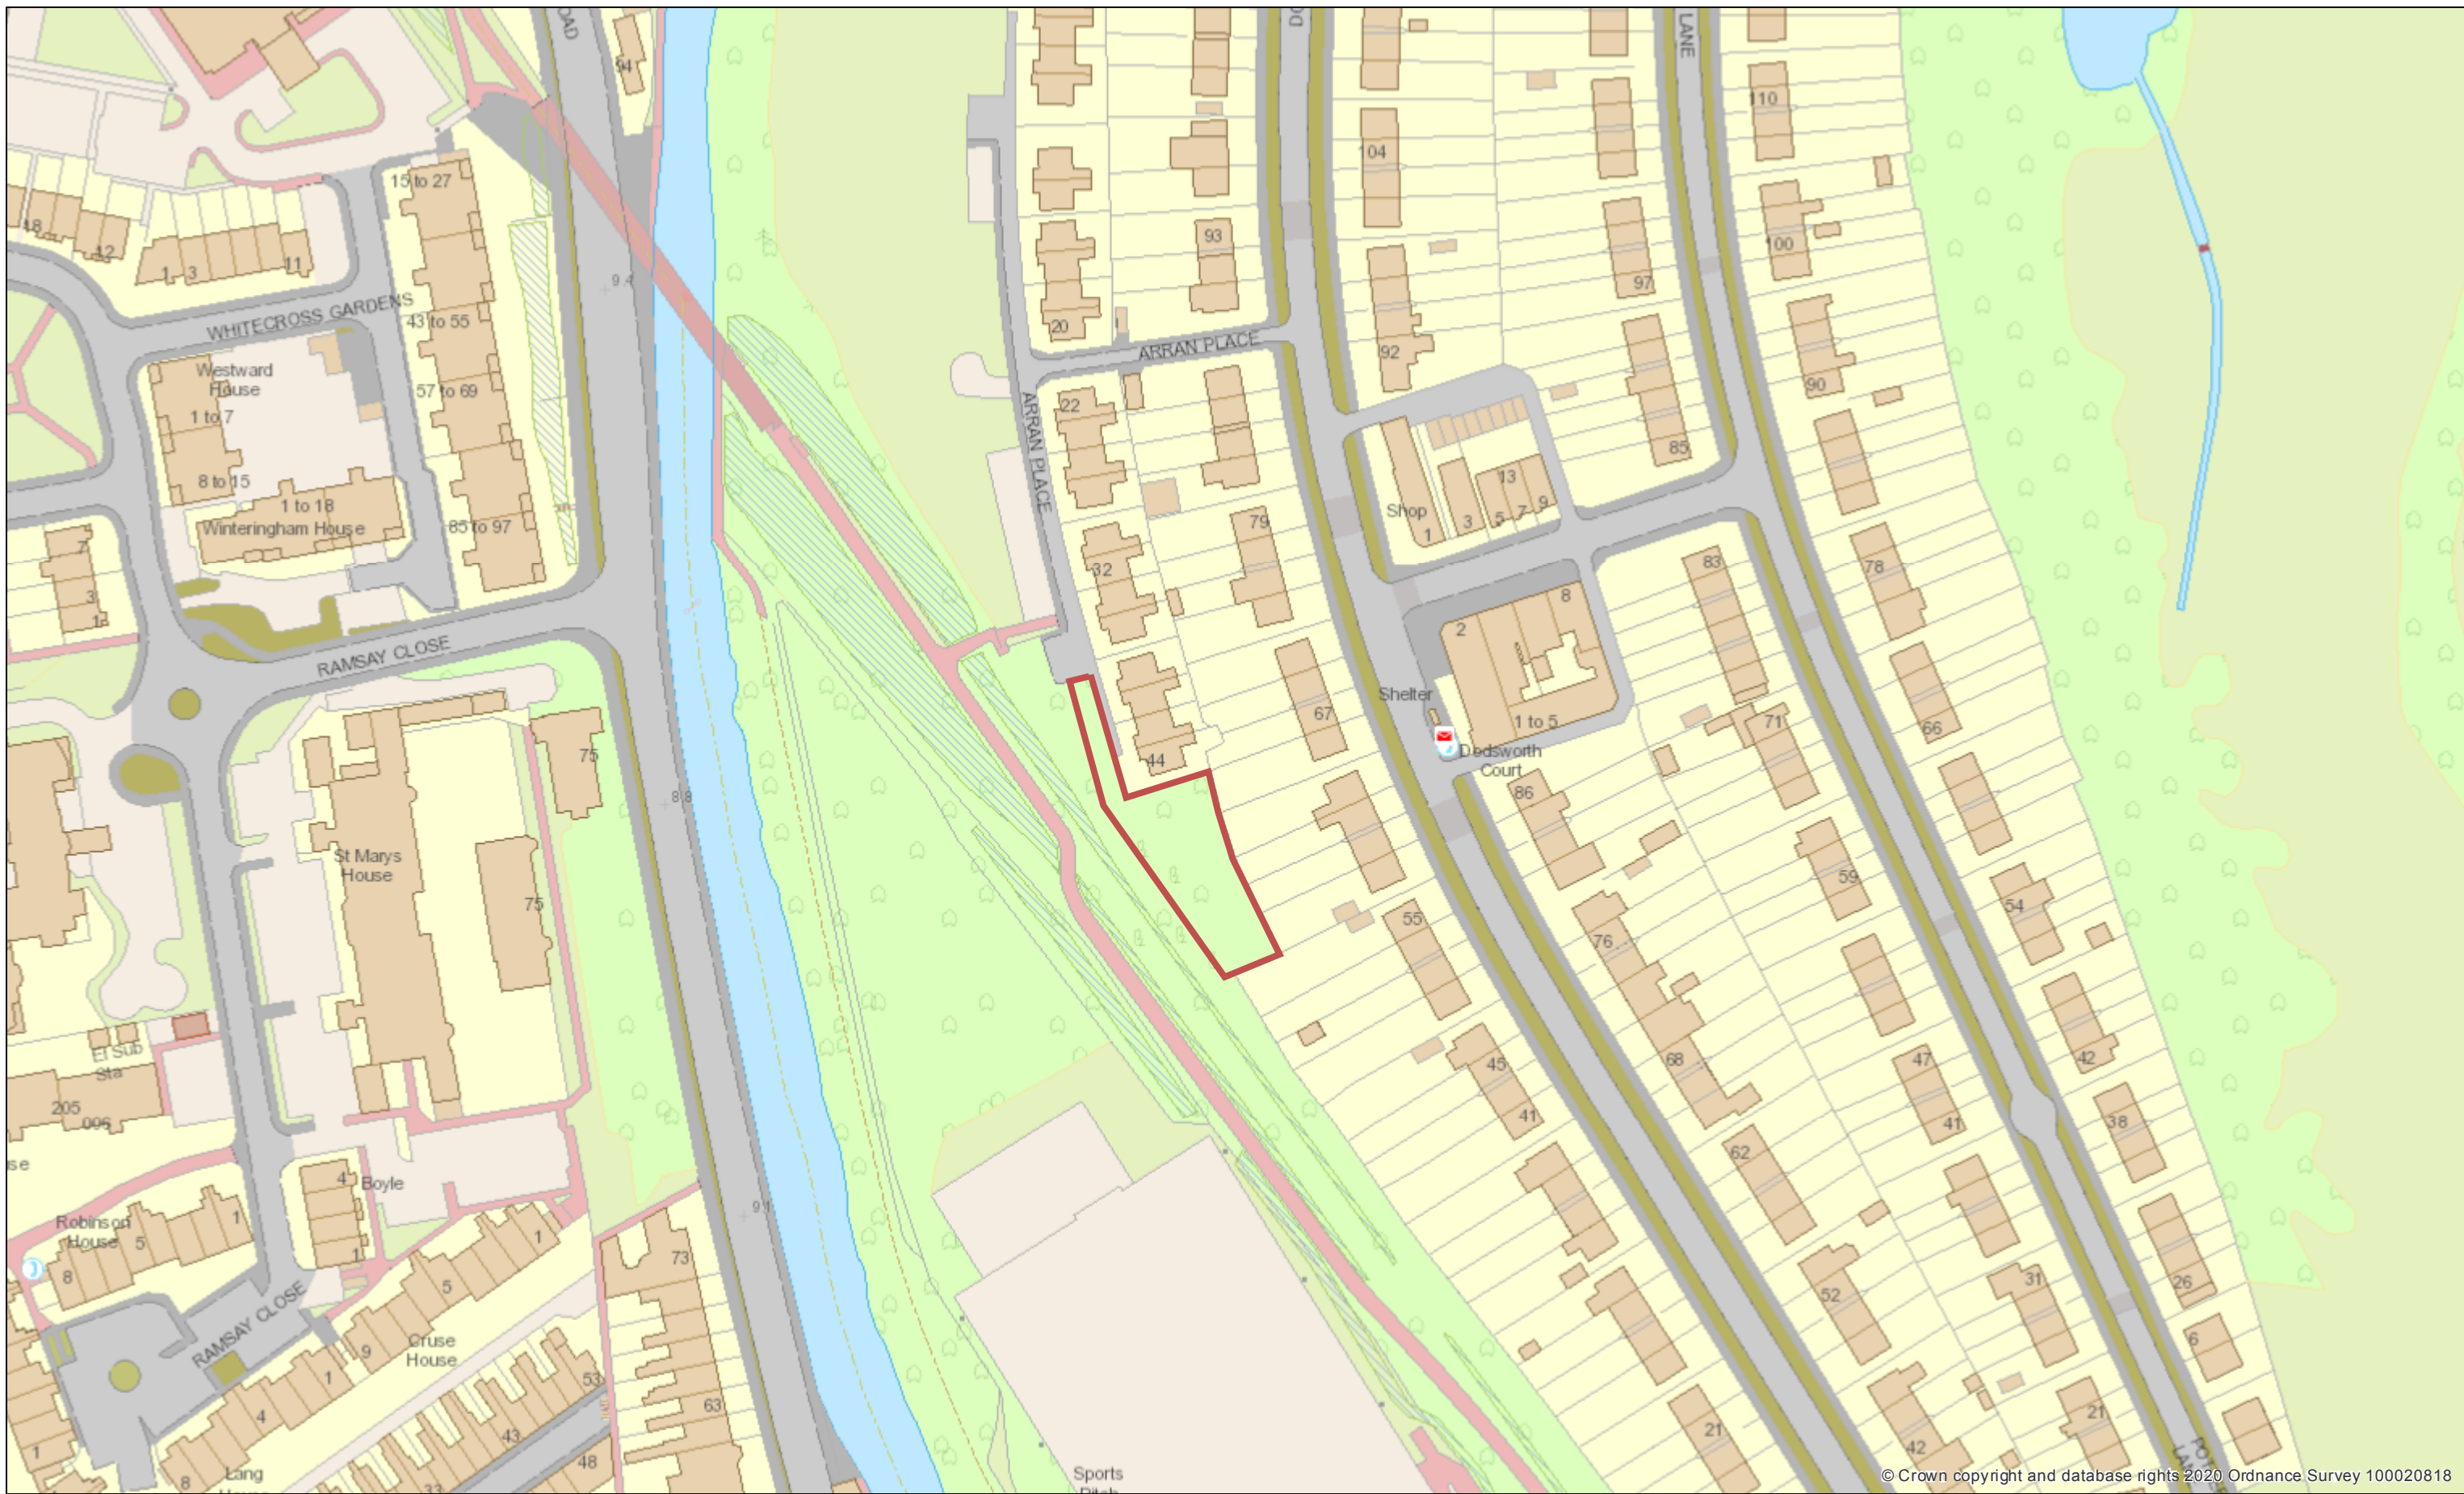

Hanover Street West

Date: 15 Jan 2020
Author: City of York Council
Scale: 1:1,250

Stamford Street

Date: 15 Jan 2020
Author: City of York Council
Scale: 1:1,250

Garfield Terrace

Date: 15 Jan 2020
Author: City of York Council
Scale: 1:1,250

WESTFIELD CLOSE

Date: 25 Apr 2019
Author: City of York Council
Scale: 1:1,250

Windsor Drive

Date: 14 May 2019
Author: City of York Council
Scale: 1:1,250

Chaloners Road Garage Court

Date: 05 Sep 2019
Author: City of York Council
Scale: 1:1,250

Dane Avenue

Scale: 1:1,250

Author: City of York Council

Date: 27 Sep 2019

© Crown copyright and database rights 2020 Ordnance Survey 100020818

Arran Place

Scale: 1:1,250

Author: City of York Council