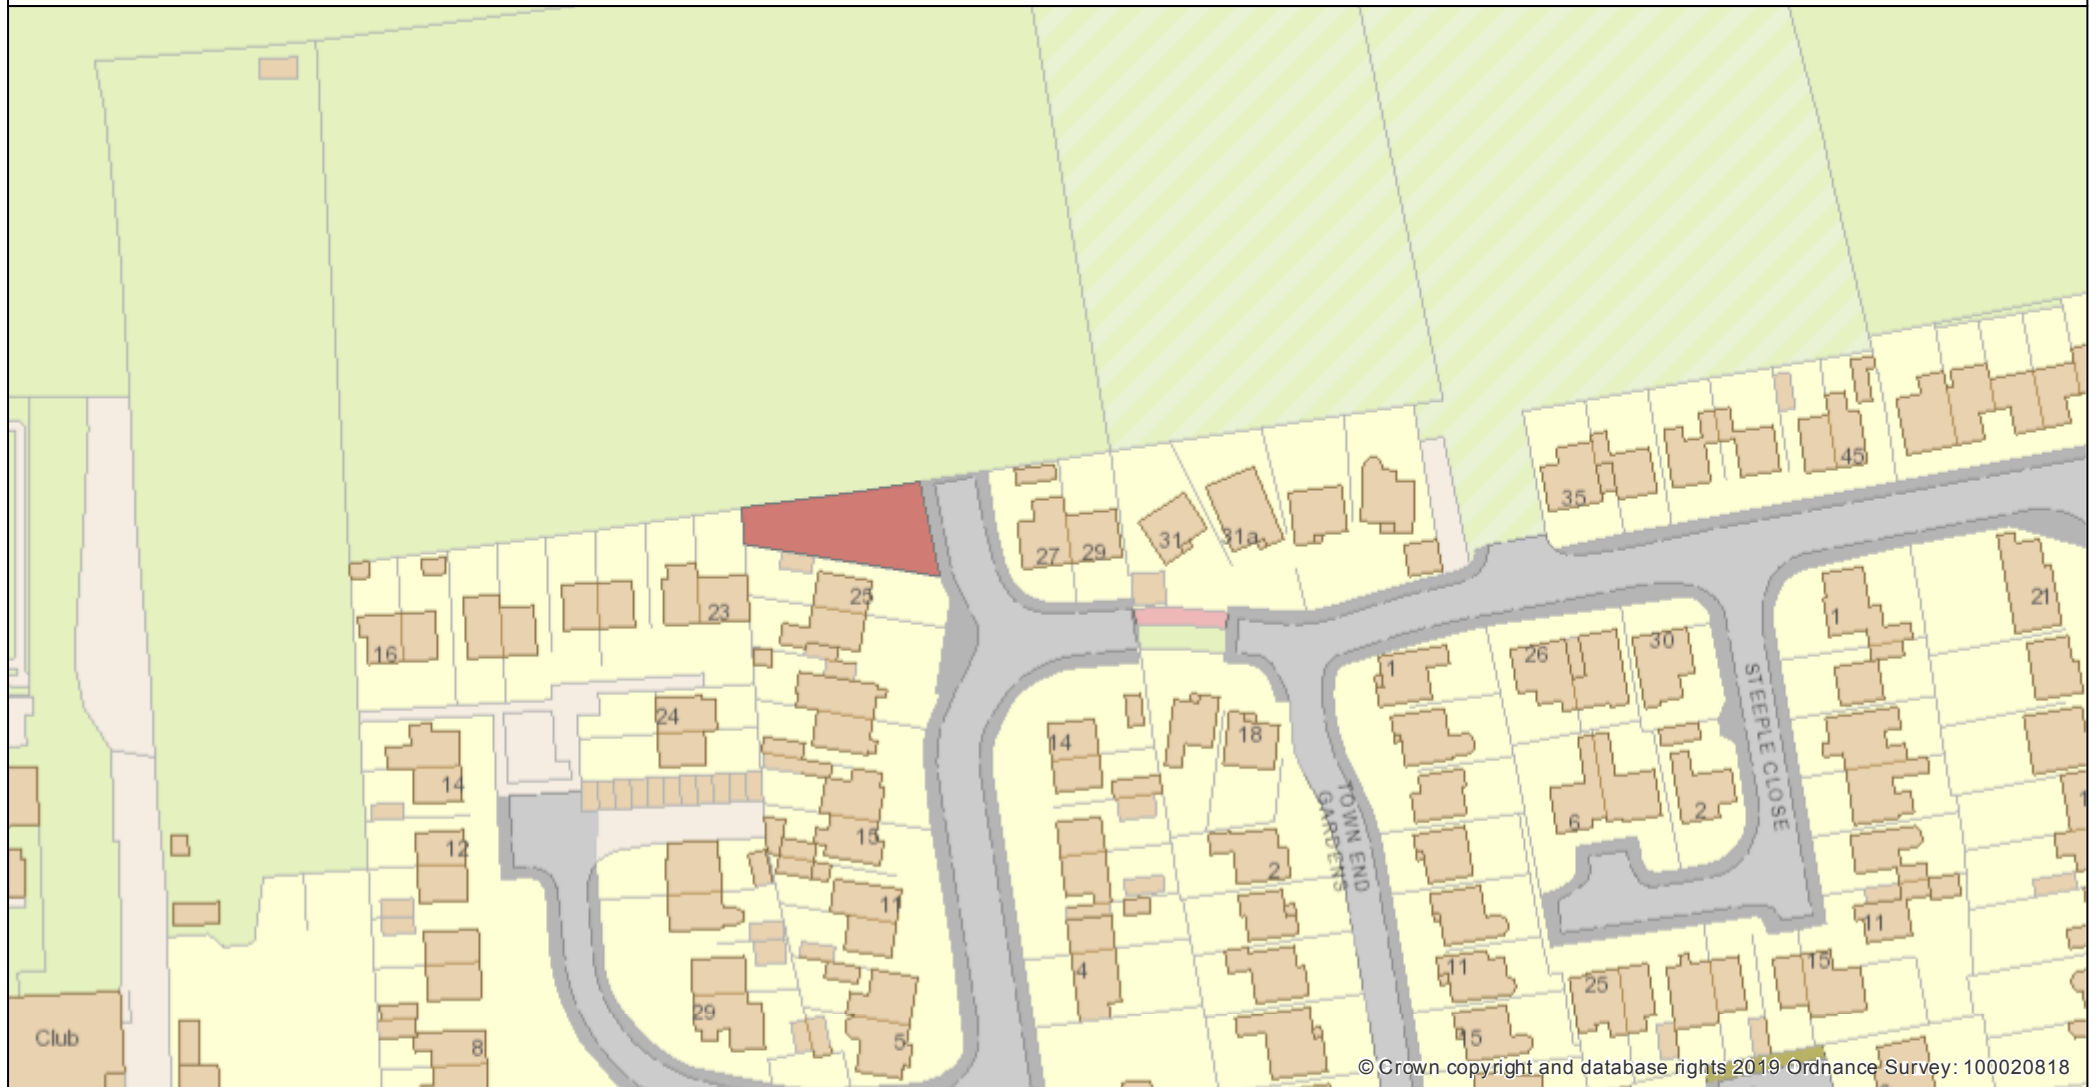

Hanover Street West

Date: 15 Jan 2020
Author: City of York Council
Scale: 1:1,250

Stamford Street

Date: 15 Jan 2020
Author: City of York Council
Scale: 1:1,250

Garfield Terrace

Date: 15 Jan 2020
Author: City of York Council
Scale: 1:1,250

WESTFIELD CLOSE

Date: 25 Apr 2019
Author: City of York Council
Scale: 1:1,250

Windsor Drive

Date: 14 May 2019
Author: City of York Council
Scale: 1:1,250

Chaloners Road Garage Court

Date: 05 Sep 2019
Author: City of York Council
Scale: 1:1,250

Dane Avenue

Scale: 1:1,250

Author: City of York Council

Date: 27 Sep 2019

© Crown copyright and database rights 2020 Ordnance Survey 100020818

Arran Place

Scale: 1:1,250

Author: City of York Council