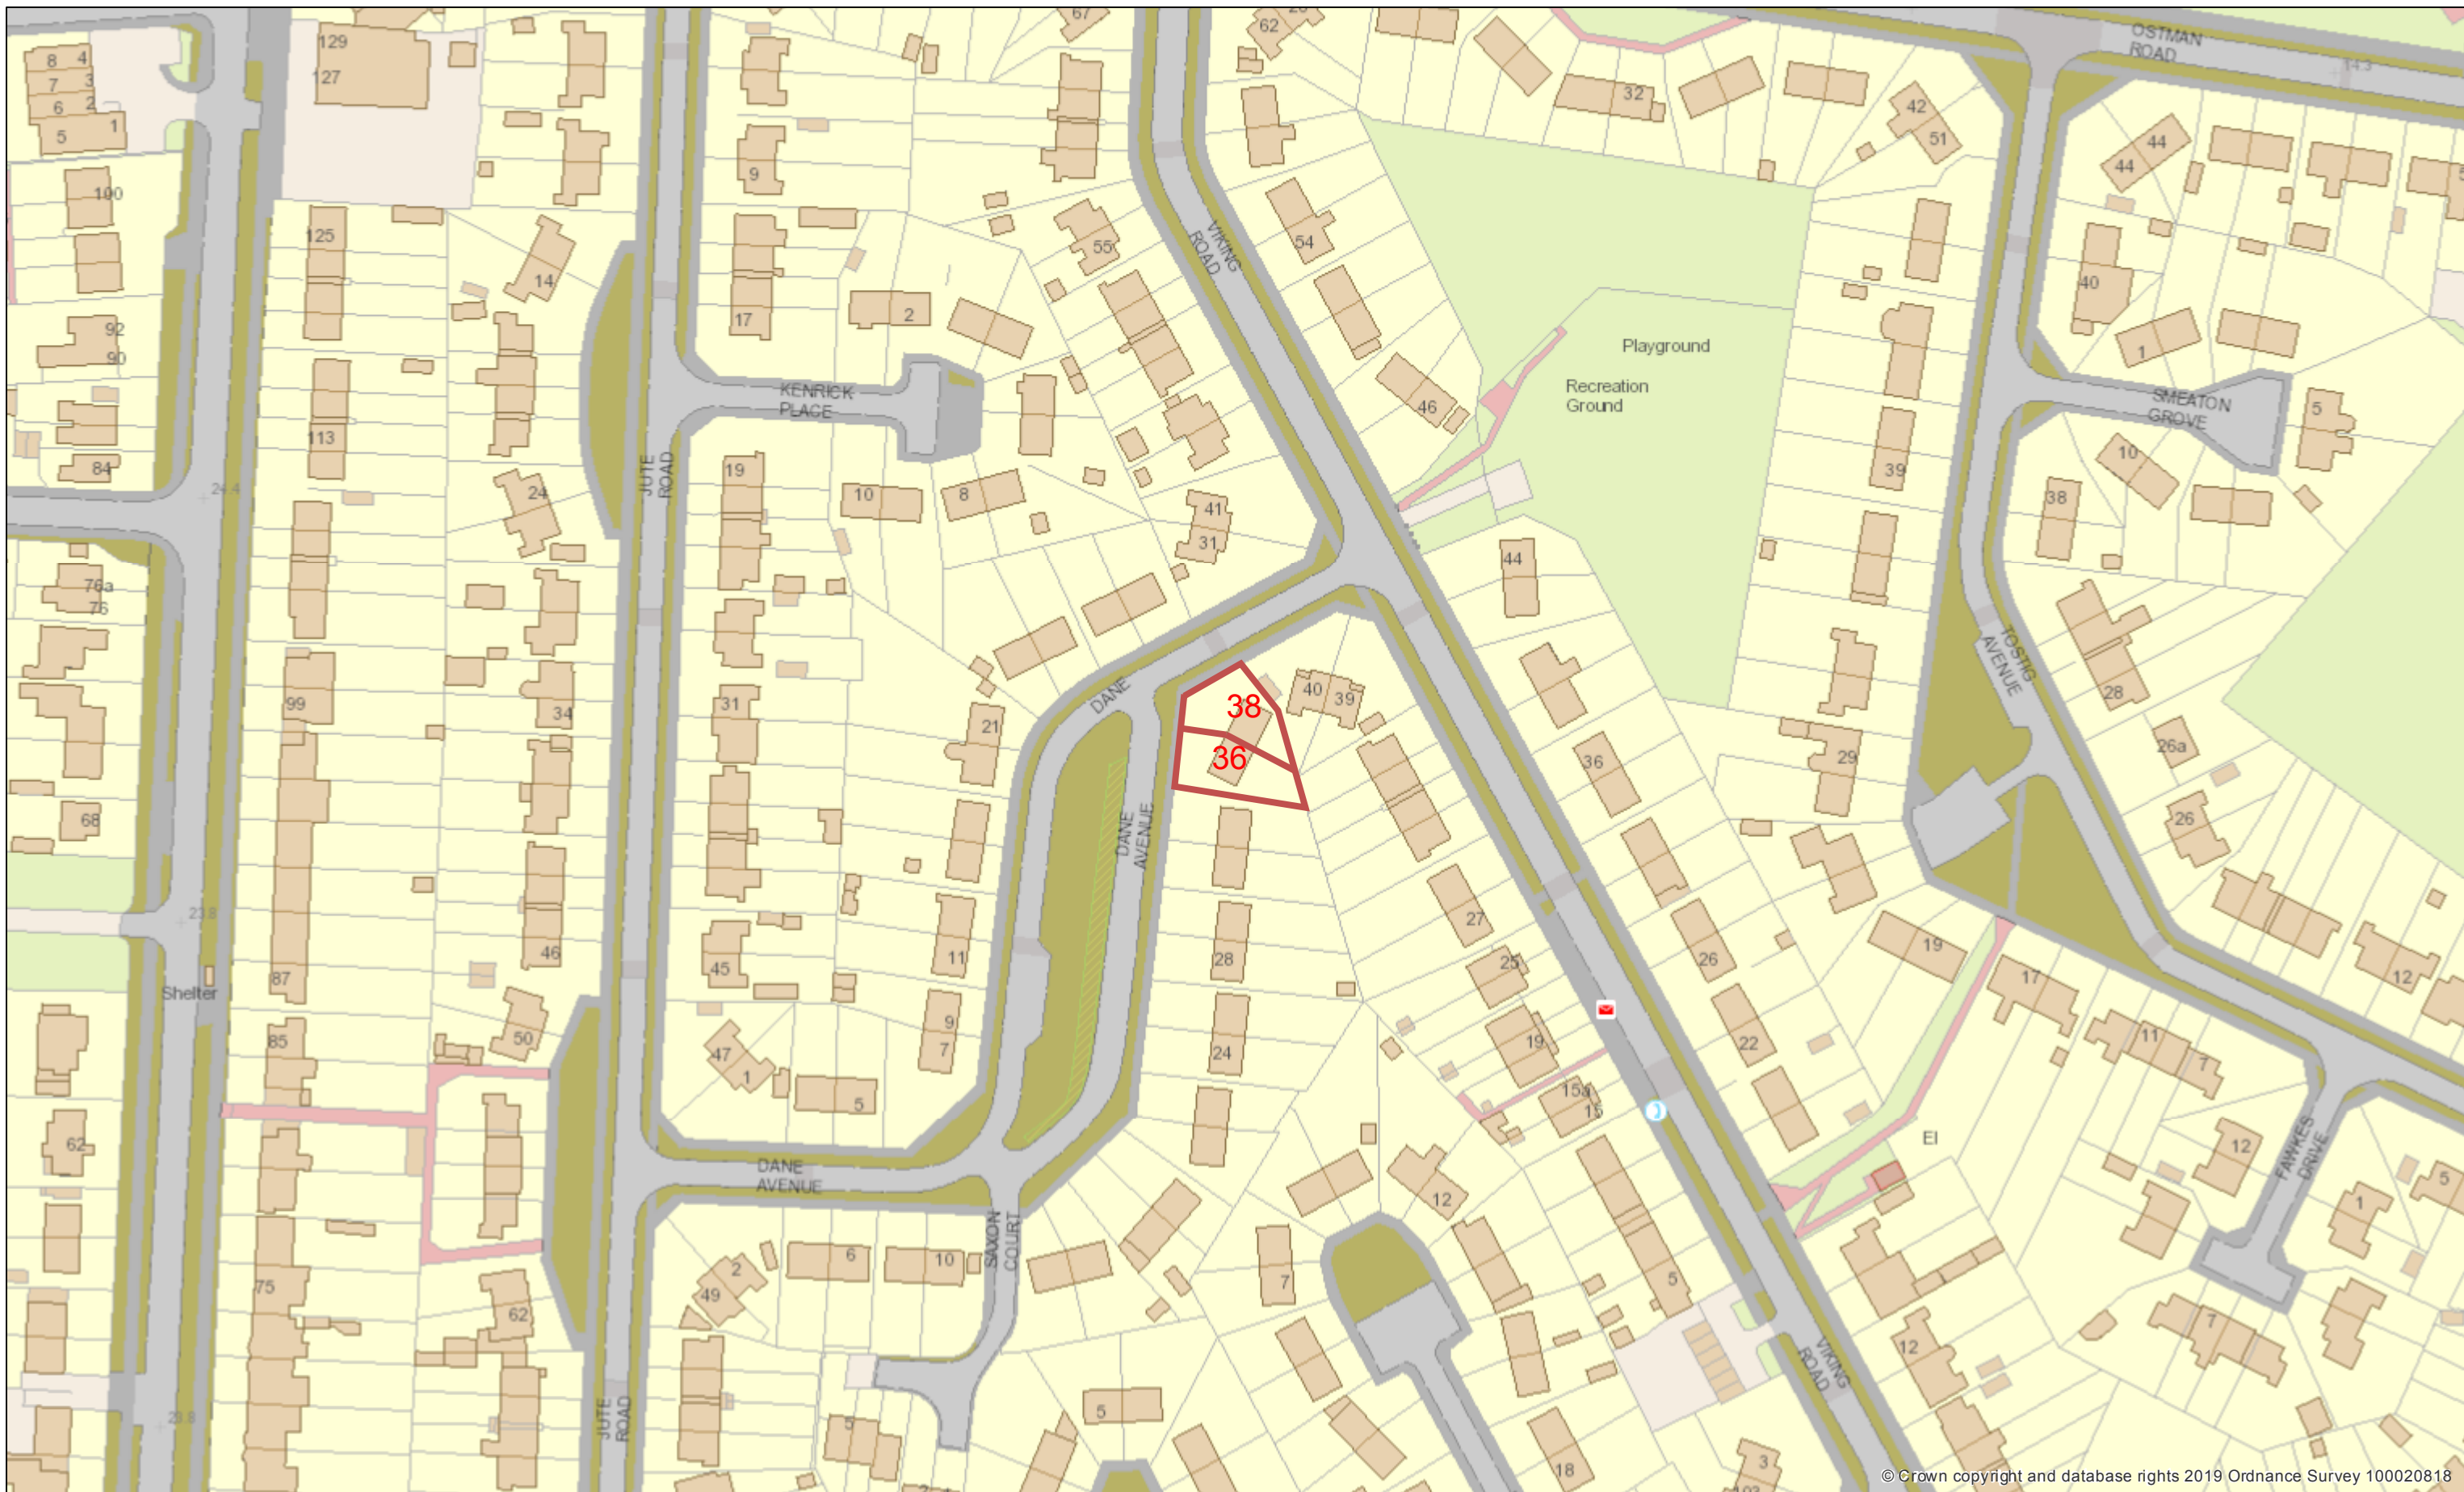

Hanover Street West

Date: 15 Jan 2020
Author: City of York Council
Scale: 1:1,250

Stamford Street

Date: 15 Jan 2020
Author: City of York Council
Scale: 1:1,250

Garfield Terrace

Date: 15 Jan 2020
Author: City of York Council
Scale: 1:1,250

WESTFIELD CLOSE

Date: 25 Apr 2019
Author: City of York Council
Scale: 1:1,250

Windsor Drive

Date: 14 May 2019
Author: City of York Council
Scale: 1:1,250

Chaloners Road Garage Court

Date: 05 Sep 2019
Author: City of York Council
Scale: 1:1,250

Dane Avenue

Scale: 1:1,250

Author: City of York Council

Date: 27 Sep 2019

© Crown copyright and database rights 2020 Ordnance Survey 100020818

Arran Place

Scale: 1:1,250

Author: City of York Council