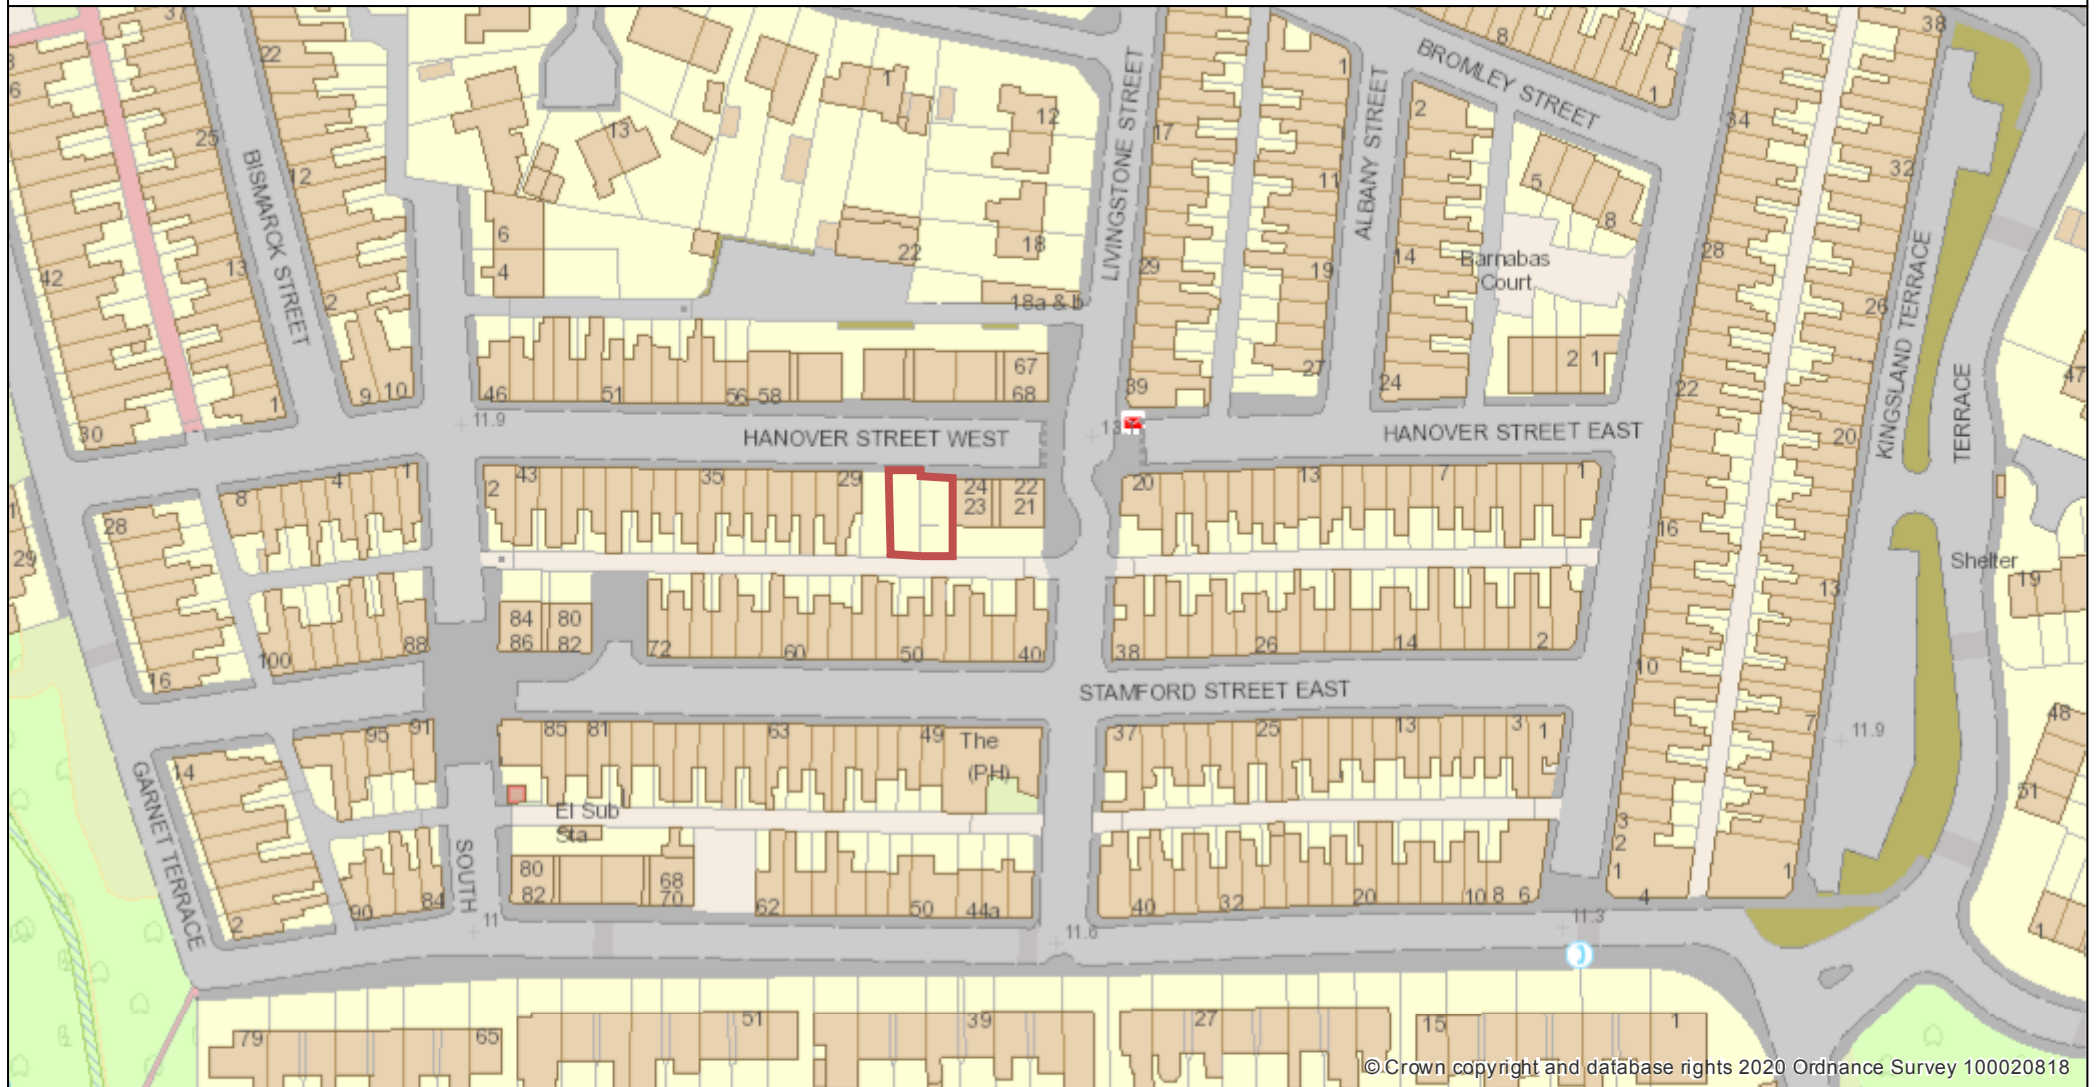

Hanover Street West

Date: 15 Jan 2020
Author: City of York Council
Scale: 1:1,250

Stamford Street

Date: 15 Jan 2020
Author: City of York Council
Scale: 1:1,250

Garfield Terrace

Date: 15 Jan 2020
Author: City of York Council
Scale: 1:1,250

WESTFIELD CLOSE

Date: 25 Apr 2019
Author: City of York Council
Scale: 1:1,250

Windsor Drive

Date: 14 May 2019
Author: City of York Council
Scale: 1:1,250

Chaloners Road Garage Court

Date: 05 Sep 2019
Author: City of York Council
Scale: 1:1,250

Dane Avenue

Scale: 1:1,250

Author: City of York Council

Date: 27 Sep 2019

© Crown copyright and database rights 2020 Ordnance Survey 100020818

Arran Place

Scale: 1:1,250

Author: City of York Council