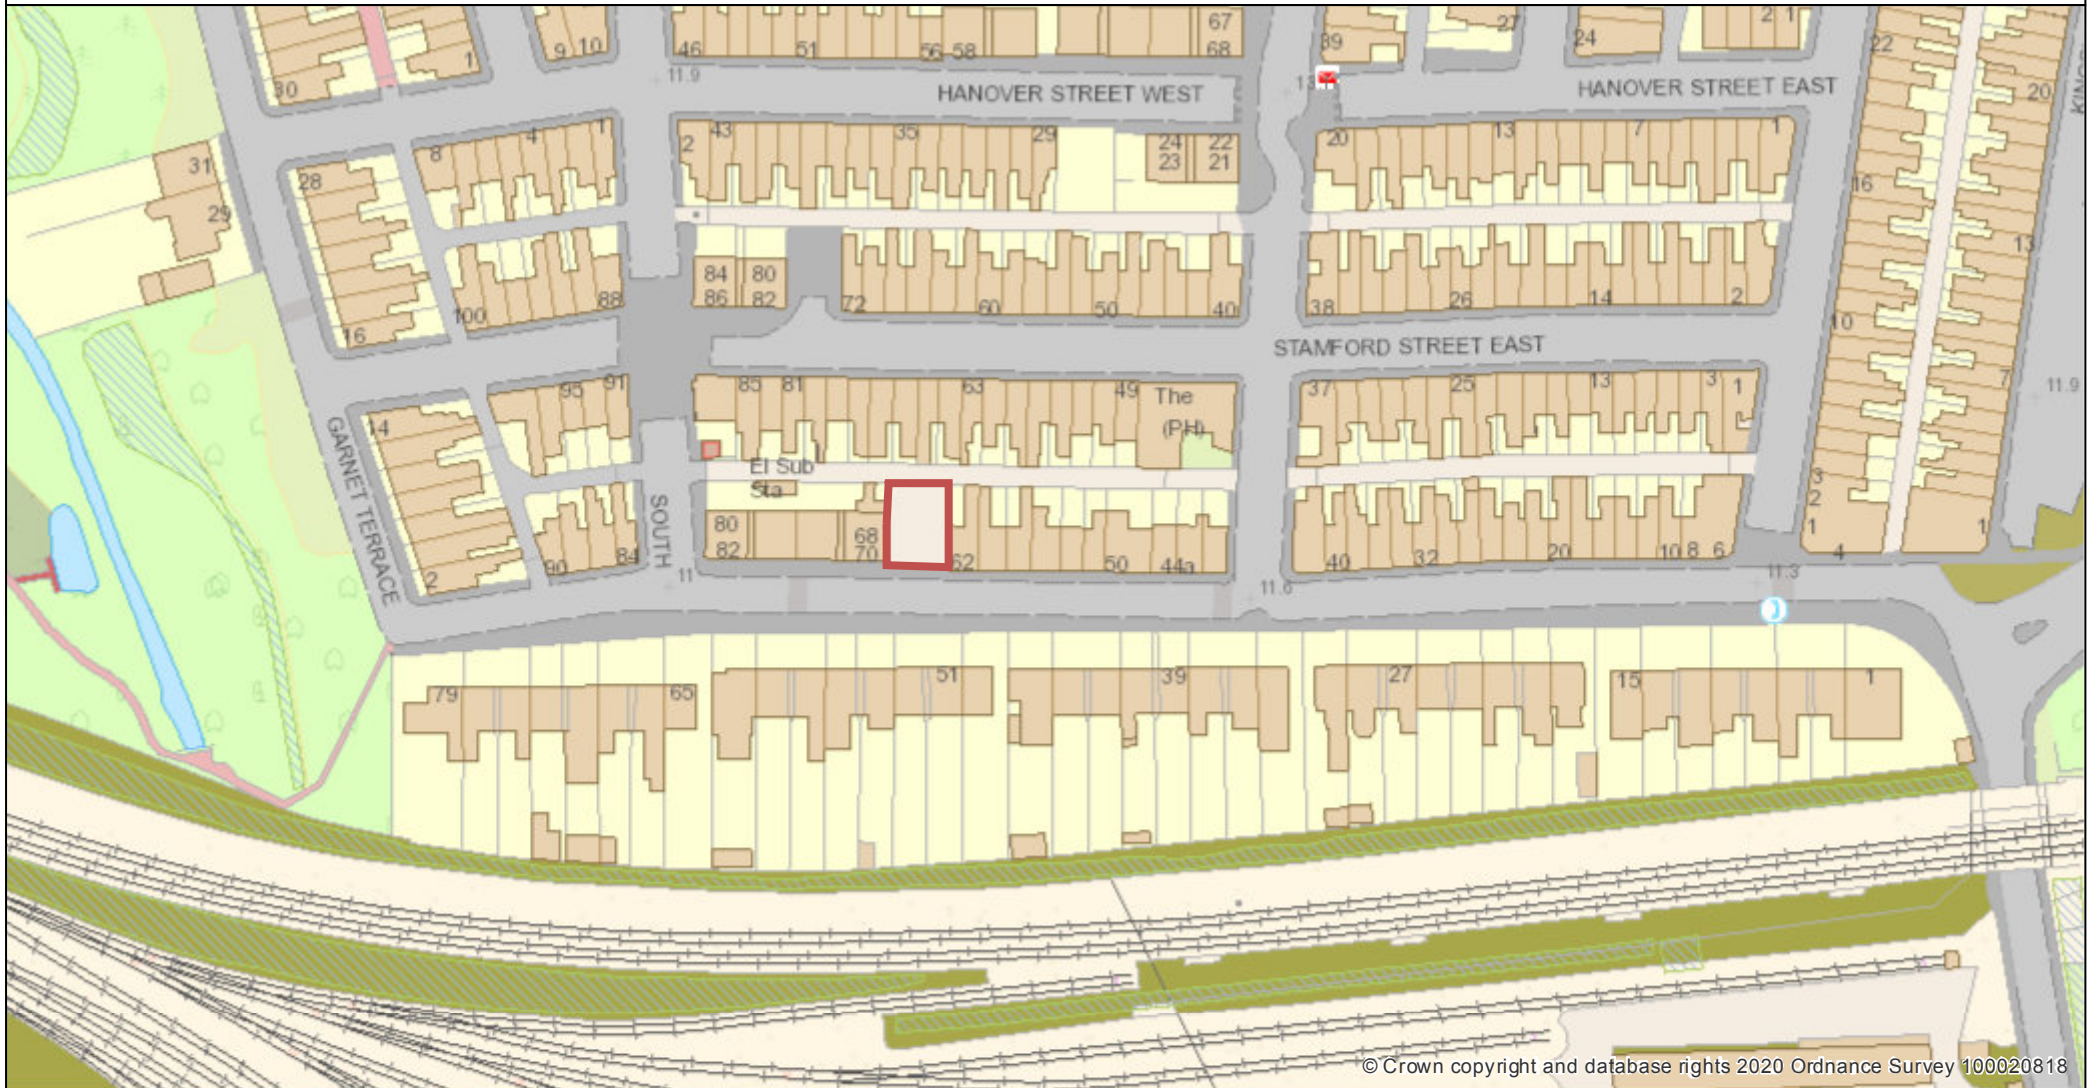

Hanover Street West

Date: 15 Jan 2020
Author: City of York Council
Scale: 1:1,250

Stamford Street

Date: 15 Jan 2020
Author: City of York Council
Scale: 1:1,250

Garfield Terrace

Date: 15 Jan 2020
Author: City of York Council
Scale: 1:1,250

WESTFIELD CLOSE

Date: 25 Apr 2019
Author: City of York Council
Scale: 1:1,250

Windsor Drive

Date: 14 May 2019
Author: City of York Council
Scale: 1:1,250

Chaloners Road Garage Court

Date: 05 Sep 2019
Author: City of York Council
Scale: 1:1,250

Dane Avenue

Scale: 1:1,250

Author: City of York Council

Date: 27 Sep 2019

© Crown copyright and database rights 2020 Ordnance Survey 100020818

Arran Place

Scale: 1:1,250

Author: City of York Council